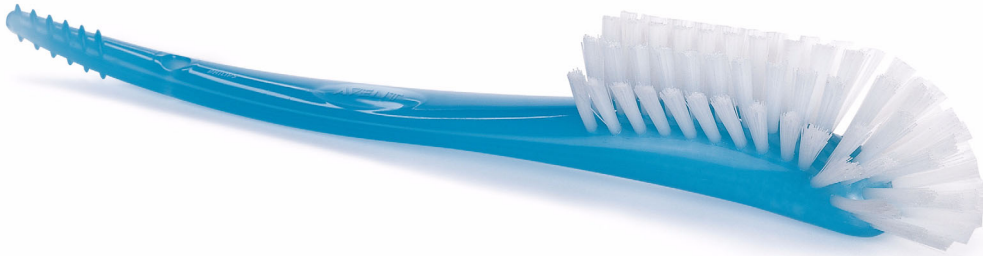

Philips AVENT  
Bottle and teat brush

SCF145/06

## The complete bottle cleaning brush

BPA-Free

Specially curved brush head and moulded handle-tip reach the corners of all types of bottles, teats and feeding equipment for thorough cleaning

**Benefits and features:**

- Curved brush head and moulded tip

## What is included

- Bottle and teat brush: 1 pcs